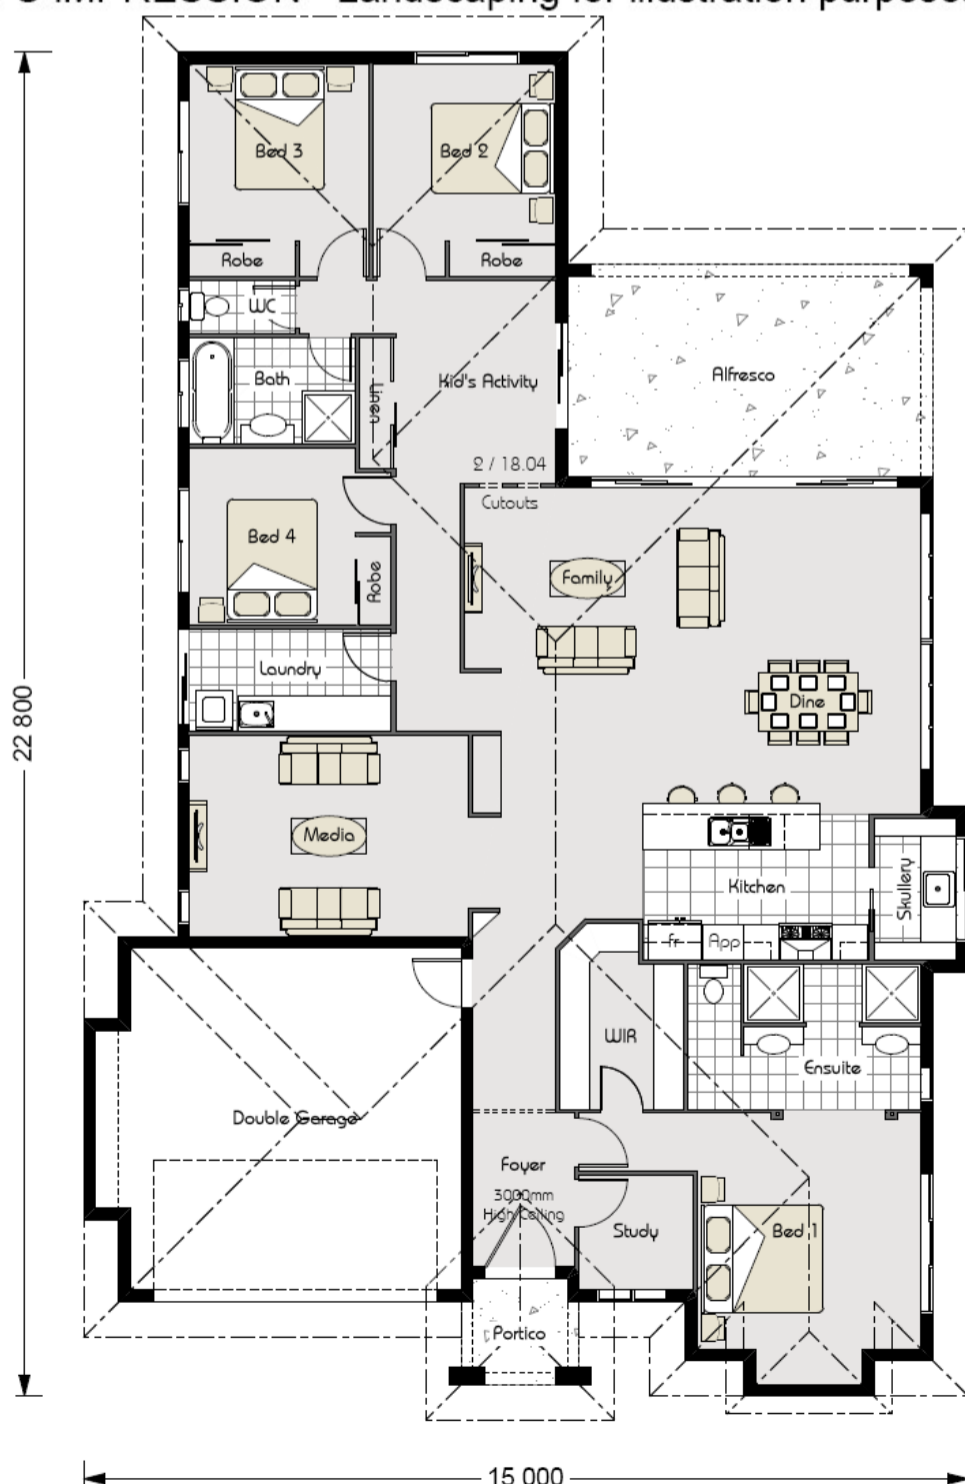

vista homes

BEDARRA 267

ARTIST'S IMPRESSION - Landscaping for illustration purposes only.

DESIGN FEATURES

- Four Bedrooms
- Open Plan
- Media Room
- Kid's Activity
- Ensuite
- Skullery to Kitchen
- Study
- Alfresco
- Raised Foyer
- Storage to Garage

HOUSE AREA SIZES

Internal	204.5m ²
Garage	37.1m ²
Alfresco	22.3m ²
Portico	3.4m ²
TOTAL	267.3M²

**DESIGN COPYRIGHT
ARCHIMAN PTY LTD
EXCLUSIVE TO VISTA
HOMES & DESIGN**

VISTA HOMES & DESIGN

PH 07 4775 5656